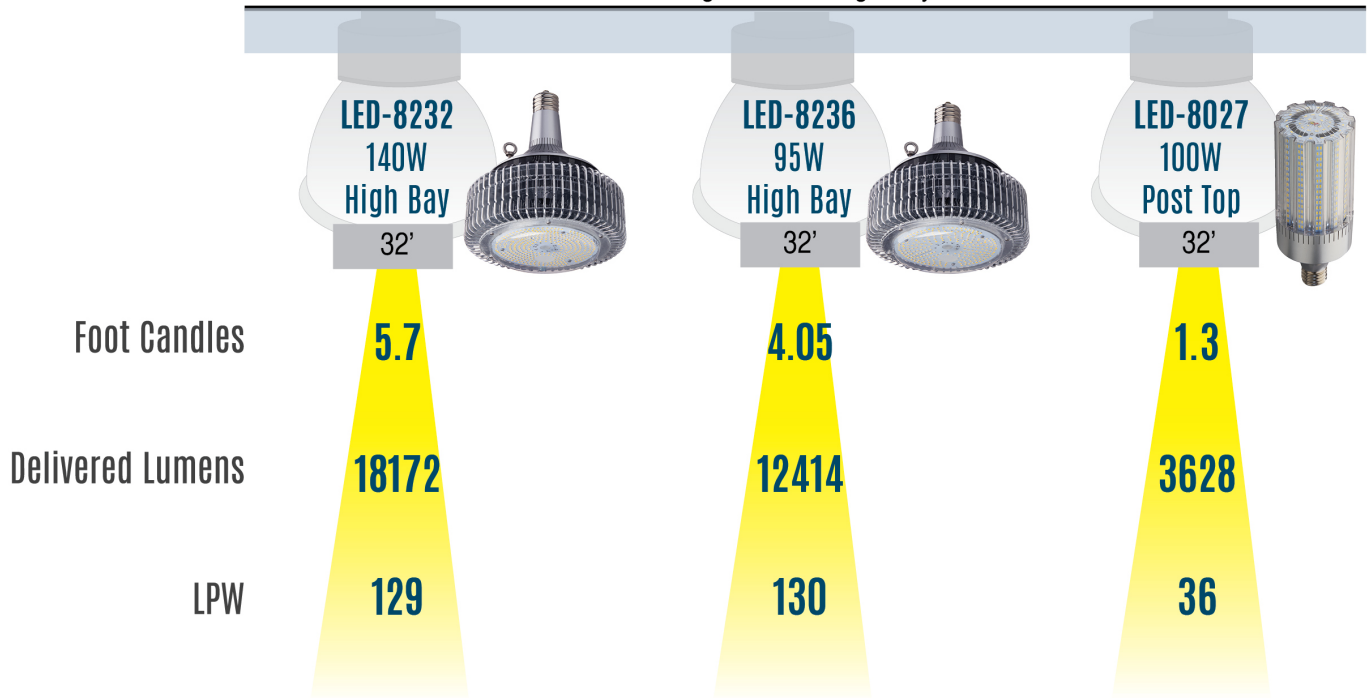

CHOOSE THE RIGHT SHAPE TO OPTIMIZE YOUR RETROFIT

LIGHT DISTRIBUTION / FOOT CANDLE COMPARISON

DLC Ceiling-Mounted High Bay Fixtures

DLC Pole-Mounted Area Fixtures