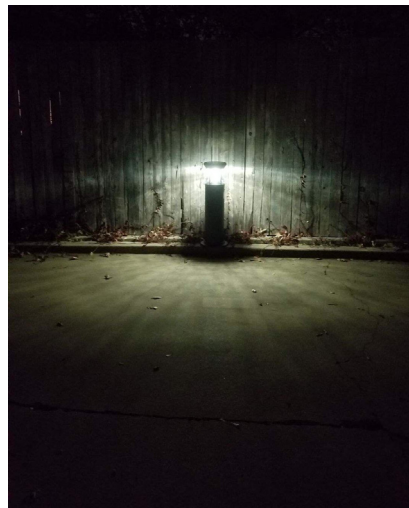

100%
powered by
the sun

Solar Application Photos

Go completely off-grid with our solar light fixtures. All-in-one designs, solar panel and battery are built into the LED fixture.

Solar Flood Light - 20W, 2000 Lumens
Socrates Sculpture Garden, NYC
Sculpture = 15' tall

Solar Display Light - 20W, 2000 Lumens
Install Height = 7'

Solar Area Light - 30W, 6000 Lumens
Delano High School, CA
Fixture Height = 15'

Solar Wall Pack - 7W, 700 Lumens

Solar Bollard Light - 2W, 266 Lumens

Solar Wall Mount Light - 4W, 400 Lumens
Install Height = 10'

100%
powered by
the sun

Solar Application Photos

Solar Post Top - 20W, 2000 Lumens

8W Solar Area Light - 8W, 1600 Lumens

Solar Area Light - 30W, 6000 Lumens
St. Paul's Church, MD
Fixture Height = 15'

Solar Flood Light - 20W, 2000 Lumens
Charlotte Medical Plaza, NC

Solar Wall Pack - 7W, 700 Lumens
Pennsylvania
Install Height = 5'

Solar Flood Light - 20W, 2000 Lumens
Smartech Electrical, MD