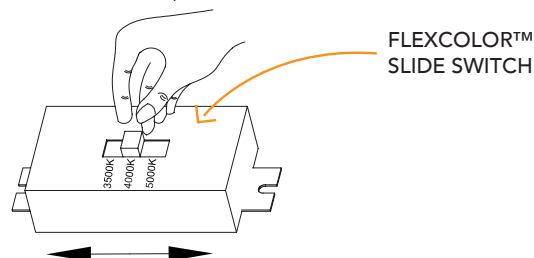

HOW EASY IS IT TO SET?

Simply open the fixture, and adjust the 4-position turn dial with a small, flat-head screw driver. Takes 30 seconds max. Can be "locked-out" to prevent field-adjustability if desired.

HOW DOES IT WORK?

We select the highest efficacy, multiple color LED diodes from quality suppliers, and mount them on the same circuit board. A proprietary LED binning process ensures color consistency between fixtures. The FlexColor technology controller ensures the correct color is selected, every time.

FLEXCOLOR SLIDE SWITCH POSITION			
SIZE	TOP	MIDDLE	BOTTOM
2X2	3500K	4000K	5000K
1X4	3500K	4000K	5000K
2X4	3500K	4000K	5000K

HOW EASY IS IT TO SET?

Simply open the fixture, and adjust the 3-position slide switch with your fingers. Takes 30 seconds max. Can be "locked-out" to prevent field-adjustability if desired.