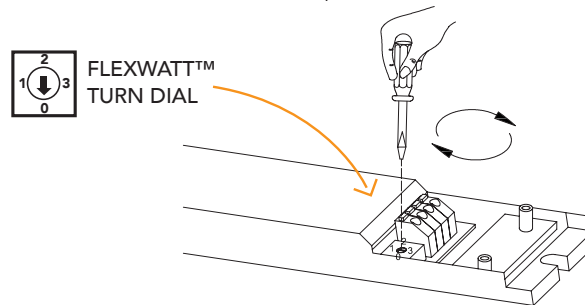

LED PANEL G3 LED FLAT PANEL FIXTURE | FLEXWATT + FLEXCOLOR + FLEXCONTROL

- PRO
- BASE
- SUPPLY
- CUSTOM

HOW TO EASILY CHANGE THE WATTAGE AND COLOR TEMPERATURE OF THIS FIXTURE

HOW DOES IT WORK?

We custom designed our own optimized LED driver in-house so that the driver operates at maximum efficiency at each wattage. Our competitors standard, off-the-shelf LED drivers would have reduced efficiency at different wattages.

WHAT ARE THE WATTAGE CHOICES?

The 2x2, 1x4 & 2x4 fixtures all have different wattage/lumen offerings. Please reference this table and the ordering guide on the last page of the cut sheet.

FLEXWATT TURN DIAL POSITION				
SIZE	0	1	2	3
2X2	16W (20L)	20W (25L)	24W (31L)	28W (36L)
1X4	16W (20L)	20W (25L)	24W (31L)	28W (36L)
2X4	20W (25L)	24W (31L)	28W (36L)	40W (53L)

HOW EASY IS IT TO SET?

Simply open the fixture, and adjust the 4-position turn dial with a small, flat-head screw driver. Takes 30 seconds max. Can be "locked-out" to prevent field-adjustability if desired.

FLEXCOLOR SLIDE SWITCH POSITION			
SIZE	TOP	MIDDLE	BOTTOM
2X2	3500K	4000K	5000K
1X4	3500K	4000K	5000K
2X4	3500K	4000K	5000K

HOW EASY IS IT TO SET?

Simply open the fixture, and adjust the 3-position slide switch with your fingers. Takes 30 seconds max. Can be "locked-out" to prevent field-adjustability if desired.