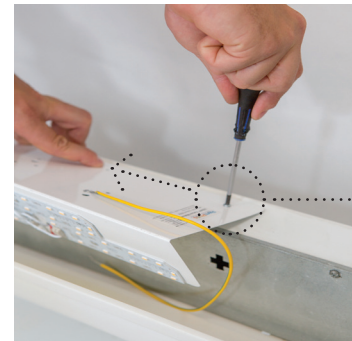

LED BOARDS

MULTIPLE MOUNTING POINTS

Unique system installs easily inside light box on top of most vanities!