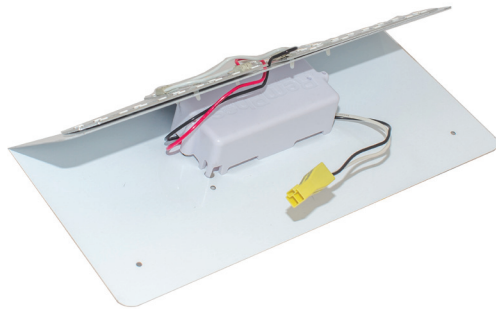

LEDVR[®] LED VANITY FIXTURE RETROFIT MODULE

This is the solution your vanity has been waiting for. The LEDVR provides a fast and economical solution for upgrading existing fixtures to long lasting efficient LED lighting. The LEDVR features a patent-pending design which allows the 3 LED boards to easily be oriented to achieve the desired position to fit fixtures of different sizes.

CERTIFICATIONS

PERFORMANCE LISTINGS

Located on ENERGY STAR[®] CSD

DIMENSIONS

DIMENSIONS (INCHES)	A	B	C
LEDVR (12 in)	12	3.5	5.5
LEDVR (16 in)	16	3.5	5.5
LEDVR (20 in)	20	3.5	5.5

ORDERING GUIDE

QUICK SHIP	DLC E*	PART #	LUMEN OUTPUT (LM)	WATTAGE (W)	CCT (K)	VOLTAGE RANGE (V AC)	WARRANTY (YRS)	TRADITIONAL EQUIVALENT	WATTS SAVED (W)
	E*	RPT-LEDVR-12IN-1200LM-3000K	1200	10	3000K	120-277	5	4x60W Incand	230
	E*	RPT-LEDVR-16IN-1200LM-3000K	1200	10	3000K	120-277	5	4x60W Incand	230
	E*	RPT-LEDVR-20IN-1200LM-3000K	1200	10	3000K	120-277	5	4x60W Incand	230
	E*	RPT-LEDVR-20IN-1600LM-3000K	1600	12	3000K	120-277	5	4x60W Incand	228

APPLICATION FEATURES

Easily retrofit almost any vanity fixture with this high efficiency LED kit. We designed this system with the installer in mind; we made it as easy as possible for a quick install! Innovative design allows it to fit most fixture diameters. Extremely high efficacy at over 115LPW.

LED BOARDS

MULTIPLE MOUNTING POINTS

Unique system installs easily inside light box on top of most vanities!