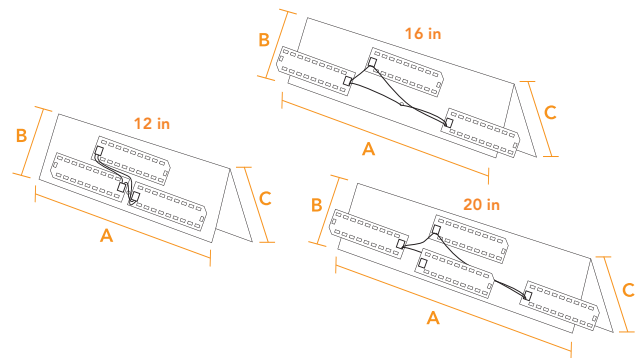

CERTIFICATIONS

PERFORMANCE LISTINGS

Located on ENERGY STAR[®] CSD

DIMENSIONS

DIMENSIONS (INCHES)	A	B	C
LEDVR (12 in)	12	3.5	5.5
LEDVR (16 in)	16	3.5	5.5
LEDVR (20 in)	20	3.5	5.5

ORDERING GUIDE

QUICK SHIP	DLC E*	PART #	LUMEN OUTPUT (LM)	WATTAGE (W)	CCT (K)	VOLTAGE RANGE (V AC)	WARRANTY (YRS)	TRADITIONAL EQUIVALENT	WATTS SAVED (W)
	E*	RPT-LEDVR-12IN-1200LM-3000K	1200	10	3000K	120-277	5	4x60W Incand	230
	E*	RPT-LEDVR-16IN-1200LM-3000K	1200	10	3000K	120-277	5	4x60W Incand	230
	E*	RPT-LEDVR-20IN-1200LM-3000K	1200	10	3000K	120-277	5	4x60W Incand	230
	E*	RPT-LEDVR-20IN-1600LM-3000K	1600	12	3000K	120-277	5	4x60W Incand	228

APPLICATION FEATURES

Easily retrofit almost any vanity fixture with this high efficiency LED kit. We designed this system with the installer in mind; we made it as easy as possible for a quick install! Innovative design allows it to fit most fixture diameters. Extremely high efficacy at over 115LPW.