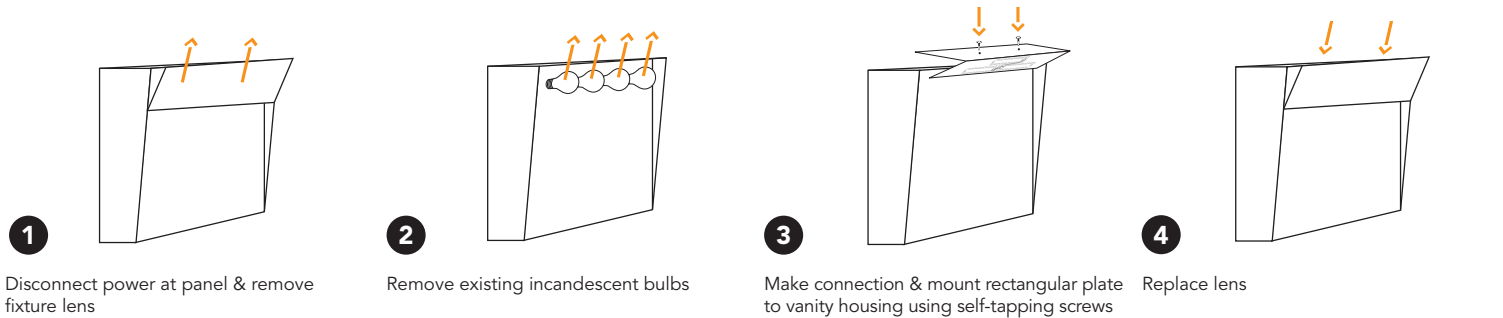

INSTALLATION GUIDE

Simplified instructions. Reference full installation guide for more details. Only qualified personnel should perform installation.

QUICK SPECS

INPUT VOLTAGE	100-277V AC
EFFICACY	>115 LPW @ 3000K
OPERATING TEMP	-30°C to 45°C
MAX CASE TEMP	50°C
POWER FACTOR/THD	>0.90 Power Factor, THD<10%
CRI	80+
WARRANTY	5 years

CERTIFICATIONS

PERFORMANCE LISTINGS

Located on ENERGY STAR® CSD