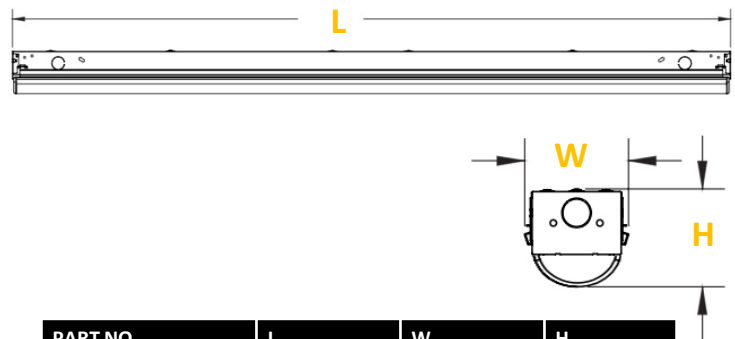

## ORDERING EXAMPLE

RPT-LIVH-48IN-50L-850-G1

\*Custom order

PART NO	L	W	H
RPT-LIVH-48IN	48"	3.35"	3.56"
RPT-LIVH-96IN	96"	3.35"	3.56"