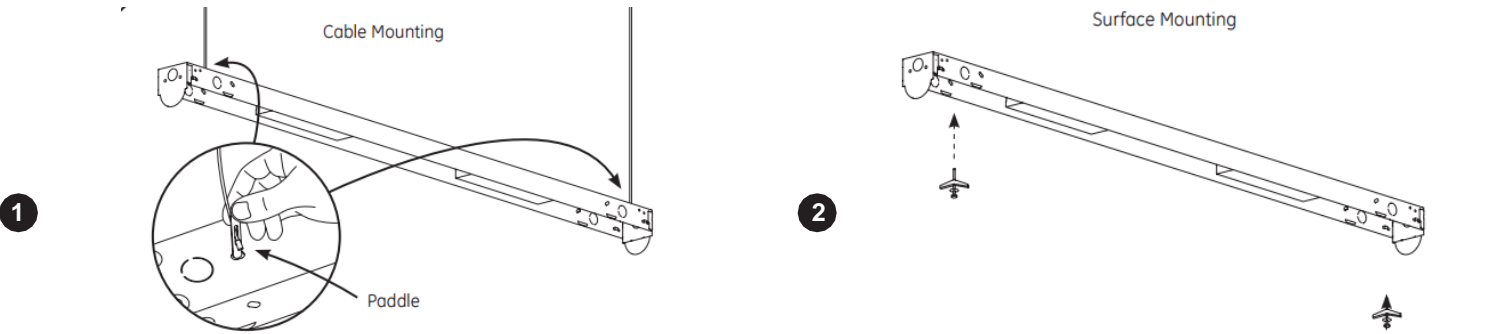

INSTALLATION GUIDE

Simplified instructions. Reference full installation guide for more details. Only qualified personnel should perform installation.

QUICK SPECS

INPUT VOLTAGE	120-277VAC
EFFICACY	135 lumens/watt
OPERATING TEMP	-25°C to 45°C
MAX CASE TEMP	50°C
POWER FACTOR/THD	>0.9 Power Factor, THD<20%
CRI	80+
BEAM ANGLE SPREAD	120°
RATED LIFE	L70 LED Lifetime >100,000 hrs
WARRANTY	5 years
CERTIFICATIONS	
PERFORMANCE LISTINGS